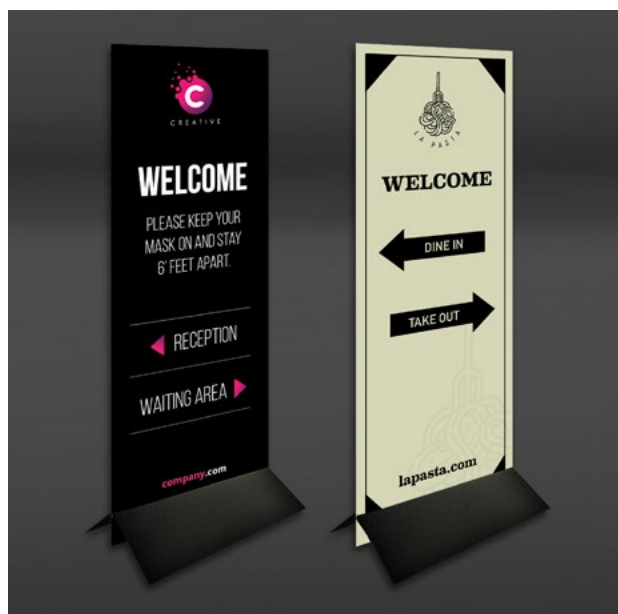

COVID-19 SOLUTIONS

WAYFINDING + FLOOR DECALS

Manage traffic flow in your space and enforce social distancing with effective wayfinding signage and floor decals.

Prepare your business space for foot traffic while adhering to proper social distancing guidelines. Implement bold wayfinding signage to clearly direct customers and staff to where they need to go. Signage provides an opportunity for additional branding as well as relevant messaging and directions for anyone visiting your organization.

Floor decals manage traffic and facilitate appropriate distancing. These solutions are produced quickly, with custom graphics that reflect your brand.

Signage and floor decals can be implemented and removed quickly and are easily swapped out as messaging changes. These simple opportunities to guide in-person experiences and promote your brand are valuable and flexible solutions to keep your business functioning.